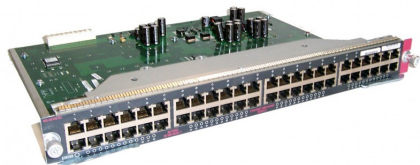

Cisco WS-X4148-RJ45V Τεχνικό δελτίο

Cisco WS-X4148-RJ45V Catalyst 4500 prestandard PoE 10/100, 48-Ports (RJ45)

WS-X4148-RJ45V

Cisco WS-X4148-RJ45V Catalyst 4500 prestandard PoE 10/100, 48-Ports (RJ45)

[Αγοράστε τώρα](#)