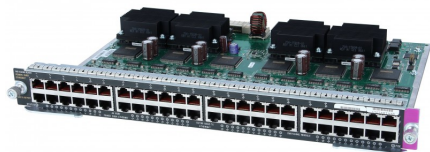

# Cisco WS-X4248-RJ45V Τεχνικό δελτίο

**Cisco WS-X4248-RJ45V Catalyst 4500 PoE 802.3af 10/100, 48-Ports (RJ45)**

**WS-X4248-RJ45V**

Cisco WS-X4248-RJ45V Catalyst 4500 PoE 802.3af 10/100, 48-Ports (RJ45)

[Αγοράστε τώρα](#)